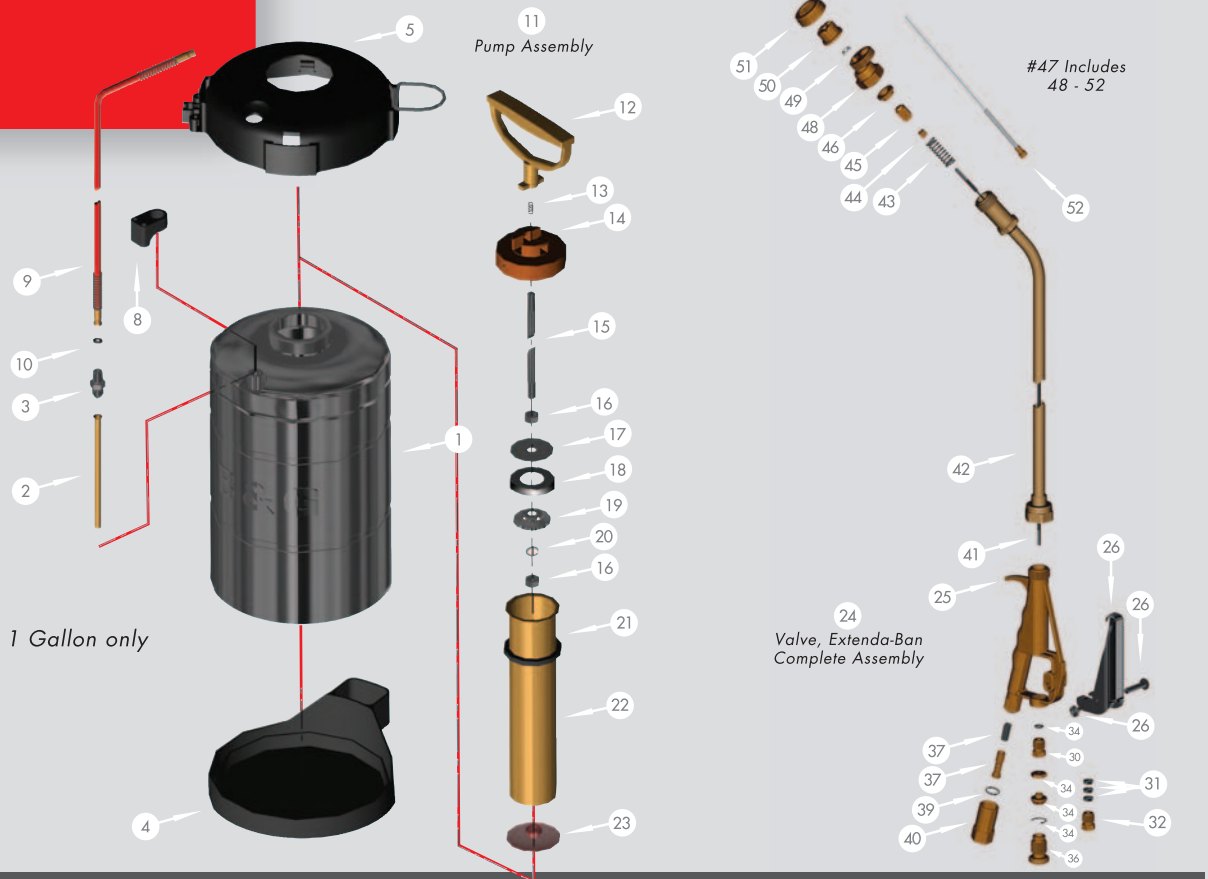

TANK PARTS LIST

1 Gallon only

Valve, Extenda-Ban Complete Assembly

#47 Includes 48 - 52

ITEM# PART# ORDER# DESCRIPTION

1	T-50	22024800	Tank (1/2 Gallon)
	T-100	22025000	Tank (1 Gallon)
	T-200	22025100	Tank (2 Gallon)
	T-300	22025200	Tank (3 Gallon)
	T-500	22025250	Tank (5 Liter)
2	HS-297	22025600	Tube, Siphon (1/2 Gallon)
	OS-297	22025700	Tube, Siphon (1 Gallon)
	TS-297	22025800	Tube, Siphon (2 Gallon)
	THS-297-01	22025901	Tube, Siphon (3 Gallon)
	FS-297	22025950	Tube, Siphon (5 Liter)
3	HA-298	22025300	Adapter, Hose
4	TB-1	22049477	Bottom, Tank (1 Gallon Only)
5	TT-1	22049476	Top, Tank (1 Gallon Only)
8	5700-H	22049475	Holder, Tip (Not used with Item 5)
9	D-50	22030100	Hose, 4 ft., red
10	D-51-P	22030400	Washer, Hose
11	PH-265	22026900	Pump Assembly (1/2 Gallon)
	PO-265	22027000	Pump Assembly (1 Gallon)
	PF-265	22027125	Pump Assembly (2 Gallon & 5 Liter)
	PT-265	22027100	Pump Assembly (3 Gallon)
12	P-275	22029800	Handle, Pump
13	P-276	22029900	Spring, Pump Lock
14	P-274	22029700	Cap, Pump
15	PH-273	22029400	Rod, Plunger (1/2 Gallon)
	PO-273	22029500	Rod, Plunger (1 Gallon)
	PF-273	22029650	Rod, Plunger (2 Gallon & 5 Liter)
	PT-273	22029600	Rod, Plunger (3 Gallon)
16	P-269-SS	22028250	Nut, Plunger
17	P-272	22029200	Plate, Back
18	NP-277	22029000	Cup, Polypropylene
	NP-271	22028800	Cup, Leather
19	NP-270	22028600	Plate, Cup Spreader
20	P-269A	22028400	Washer, Lock
21	P-268	22028000	Gasket, Pump
22	PH-267	22027400	Tube, Pump (1/2 Gallon)
	PO-267	22027500	Tube, Pump (1 Gallon)
	PF-267	22027650	Tube, Pump (2 Gallon & 5 Liter)

ITEM# PART# ORDER# DESCRIPTION